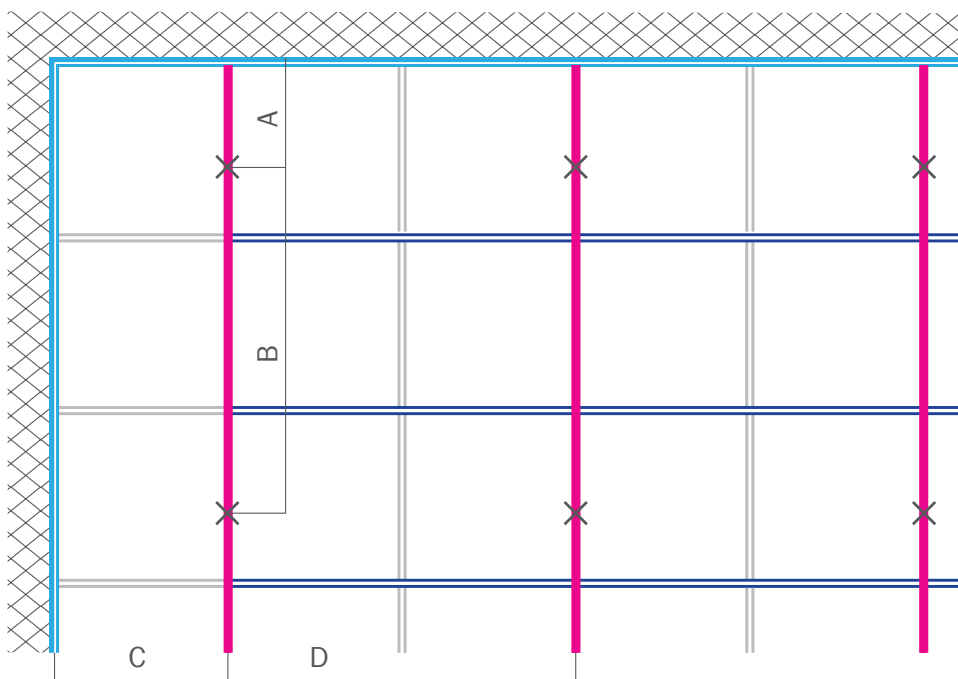

Basic T15/T24 ("exposed" grid):

A = max. 400 mm B = max. 1200/1250 mm C = max. 600/625 mm D = 600/1200 mm or 625/1250 mm

- Wall angle or stepped wall angle
- Secondary profile
- Cross profile "long"
- Cross profile "short"
- Quick hanger (type dependent on suspension height)

Basic T15/T24 ("rebated" grid):

A = max. 400 mm B = max. 1200/1250 mm C = max. 600/625 mm D = 600/1200 mm or 625/1250 mm

- Wall angle or stepped wall angle
- Secondary profile
- Cross profile "long"
- Cross profile "short"
- Quick hanger (type dependent on suspension height)