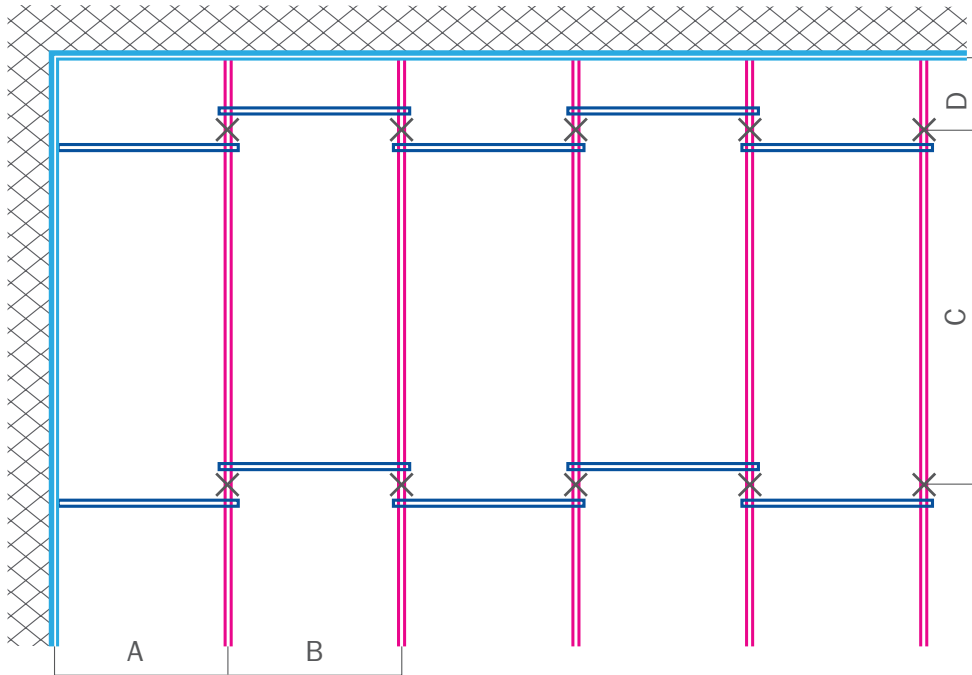

Basic T15/T24 ("exposed" grid):

A = max. 400 mm B = max. 1200/1250 mm C = max. 600/625 mm D = 600/1200 mm or 625/1250 mm

- Wall angle or stepped wall angle
- Secondary profile
- Cross profile "long"
- Cross profile "short"
- Quick hanger (type dependent on suspension height)

Basic T15/T24 ("rebated" grid):

A = max. 400 mm B = max. 1200/1250 mm C = max. 600/625 mm D = 600/1200 mm or 625/1250 mm

- Wall angle or stepped wall angle
- Secondary profile
- Cross profile "long"
- Cross profile "short"
- Quick hanger (type dependent on suspension height)

Premium T24 ("concealed" grid):

- Wall angle or stepped wall angle
- Secondary profile
- Spacer
- Quick hanger (type dependent on suspension height)

A = max. 600/625 mm B = max. 600/625 mm C = max. 1500 mm D = max. 100 mm

After completion of the framework installation, check the entire ceiling surface to make sure that the secondary profiles are perfectly aligned. Adjust the easy-span hangers to make sure they fit tightly and the structure is level.