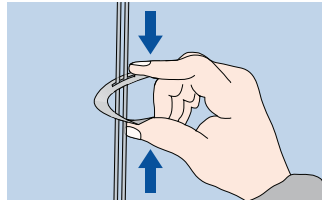

Possible suspended brackets:

Standard suspension:	Item numbers		Item numbers	
	23110100 23110200 23110300 23110400	Easy-span hanger hooked wire/hooked wire		20311000 Quick hanger T-profile
	23120100 23120200 23120300 23120400	Easy-span hanger hooked wire/eyelet wire		20312000 Quick hanger T-profile Klick Fix II
Rigid suspension:	Item numbers		Item numbers	
	25003000	Vernier suspended bracket, bottom part for T-profile		25001000 25001300 25001500 Vernier short hanger set, for T-profile

After completion of the framework installation, check the entire ceiling surface to make sure that the secondary profiles are perfectly aligned. Adjust the easy-span hangers to make sure they fit tightly and the structure is level.