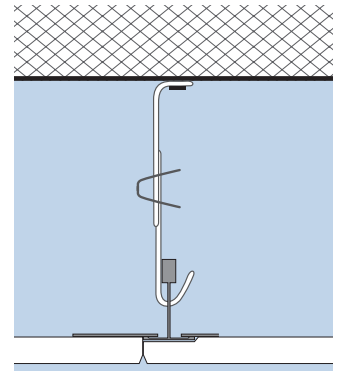

Basic T15/T24 ("exposed" grid):

A = max. 400 mm B = max. 1200/1250 mm C = max. 600/625 mm D = 600/1200 mm or 625/1250 mm

- Wall angle or stepped wall angle
- Secondary profile
- Cross profile "long"
- Cross profile "short"
- Quick hanger (type dependent on suspension height)

Basic T15/T24 ("rebated" grid):

A = max. 400 mm B = max. 1200/1250 mm C = max. 600/625 mm D = 600/1200 mm or 625/1250 mm

- Wall angle or stepped wall angle
- Secondary profile
- Cross profile "long"
- Cross profile "short"
- Quick hanger (type dependent on suspension height)

Premium T24 ("concealed" grid):

- Wall angle or stepped wall angle
- Secondary profile
- Spacer
- Quick hanger (type dependent on suspension height)

A = max. 600/625 mm B = max. 600/625 mm C = max. 1500 mm D = max. 100 mm