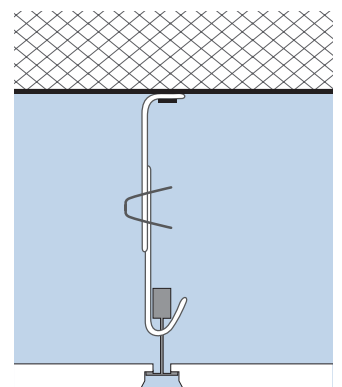

Basic T15/T24 ("exposed" grid):

A = max. 400 mm B = max. 1200/1250 mm C = max. 600/625 mm D = 600/1200 mm or 625/1250 mm

- Wall angle or stepped wall angle
- Secondary profile
- Cross profile "long"
- Cross profile "short"
- Quick hanger (type dependent on suspension height)

Basic T15/T24 ("rebated" grid):

A = max. 400 mm B = max. 1200/1250 mm C = max. 600/625 mm D = 600/1200 mm or 625/1250 mm

- Wall angle or stepped wall angle
- Secondary profile
- Cross profile "long"
- Cross profile "short"
- Quick hanger (type dependent on suspension height)