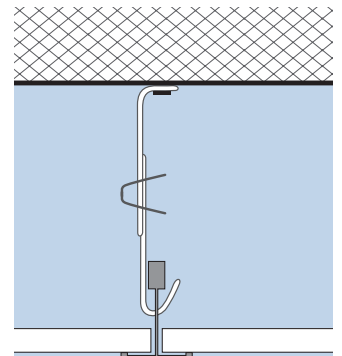

- Wall angle or stepped wall angle
- Secondary profile
- Cross profile "long"
- Cross profile "short"
- Quick hanger (type dependent on suspension height)