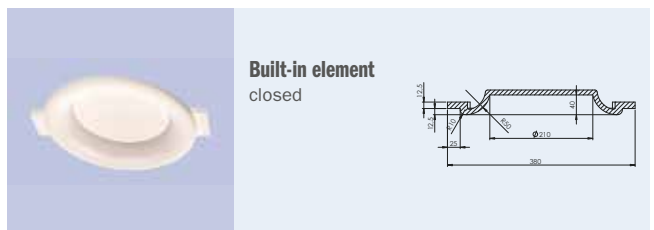

Built-in elements

Built-in element
closed