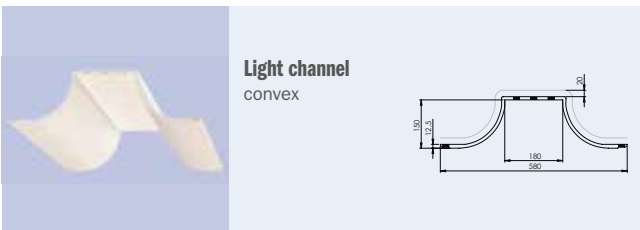

Projection sections

Projection section
straight

Projection section
rounded, convex

Projection section
rounded, concave

Light channel
convex

Ceiling element
incl. support
angle, concave

Ceiling element
concave

Ceiling element
rectangular

Corners

Inner corner
concave, one-layer

Outer curves
for plasterboard
walls with
2 x 12.5 mm

Outer curves
for plasterboard
walls with
12.5 mm

Corner
for plasterboard
walls with
1 x 12.5 mm