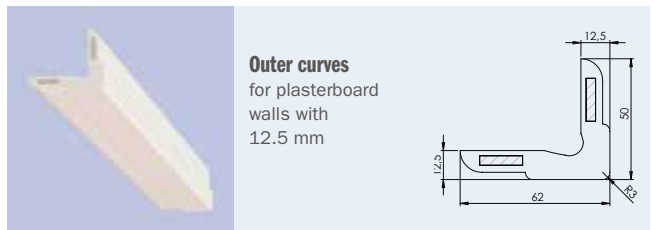

Projection sections

Projection section
straight

Projection section
rounded, convex

Projection section
rounded, concave

Light channel
convex

Ceiling element
incl. support
angle, concave

Ceiling element
concave

Ceiling element
rectangular

Corners

Inner corner
concave, one-layer

Outer curves
for plasterboard
walls with
2 x 12.5 mm

Outer curves
for plasterboard
walls with
12.5 mm

Corner
for plasterboard
walls with
1 x 12.5 mm