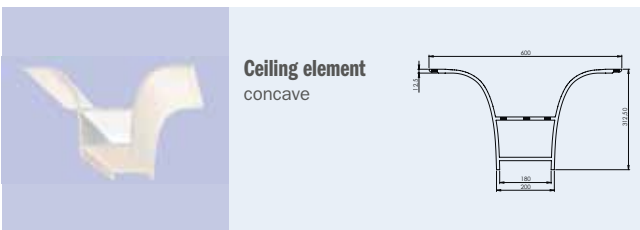

Projection sections

Projection section
straight

Projection section
rounded, convex

Projection section
rounded, concave

Light channel
convex

Ceiling element
incl. support
angle, concave

Ceiling element
concave

Ceiling element
rectangular

Corners

Inner corner
concave, one-layer

Outer curves
for plasterboard
walls with
2 x 12.5 mm

Outer curves
for plasterboard
walls with
12.5 mm

Corner
for plasterboard
walls with
1 x 12.5 mm