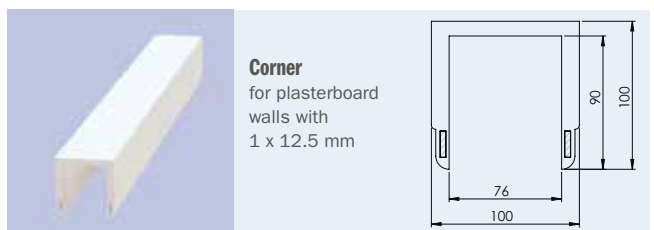

Projection sections

Projection section
straight

Projection section
rounded, convex

Projection section
rounded, concave

Light channel
convex

Ceiling element
incl. support
angle, concave

Ceiling element
concave

Ceiling element
rectangular

Corners

Inner corner
concave, one-layer

Outer curves
for plasterboard
walls with
2 x 12.5 mm

Outer curves
for plasterboard
walls with
12.5 mm

Corner
for plasterboard
walls with
1 x 12.5 mm