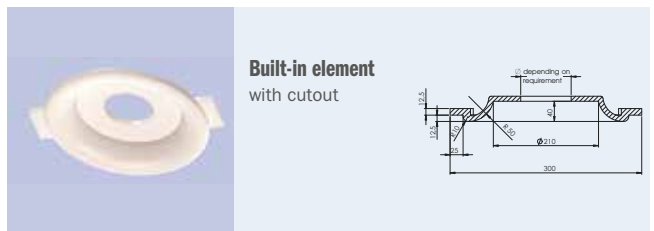

Built-in element
with cutout