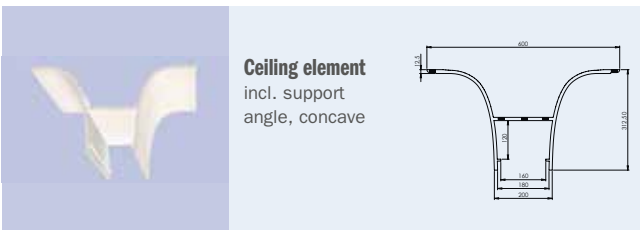

Projection sections

Projection section
straight

Projection section
rounded, convex

Projection section
rounded, concave

Light channel
convex

Ceiling element
incl. support
angle, concave

Ceiling element
concave

Ceiling element
rectangular

Corners

Inner corner
concave, one-layer

Outer curves
for plasterboard
walls with
2 x 12.5 mm

Outer curves
for plasterboard
walls with
12.5 mm

Corner
for plasterboard
walls with
1 x 12.5 mm