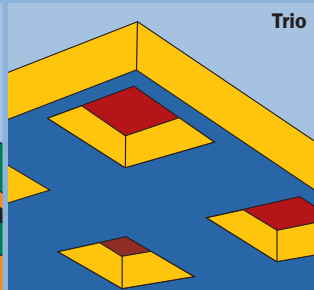

Common painting

- ⊖ Tedious priming and application of two layers of paint leads to huge labour efforts
- ⊖ The exact coloring of the inner perforation can hardly be realized with common painting

Mono

Duo

Trio

Vogl Color Panel offers the possibility of factory applied and custom made coloring with color combinations of covering layer, inner perforation and fleece color.

- Mono is the single color cover layer. Fleece selectable: black or white
- Duo offers color combinations of cover layer, inner perforation and black or white fleece
- Trio offers tri-color combinations of cover layer, inner perforation and colored fleece