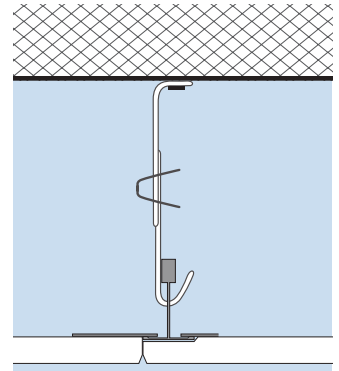

Excellent T15/T24 ("rebated" grid):

A = max. 400 mm B = max. 1,200/1,250 mm C = max. 600/625 mm D = 600/1,200 mm or 625/1,250 mm

- Wall angle or stepped wall angle
- Secondary profile
- Cross profile "long"
- Cross profile "short"
- Quick hanger (type dependent on suspension height)

Premium T24 ("concealed" grid):

- Wall angle or stepped wall angle
- Secondary profile
- Spacer
- Quick hanger (type dependent on suspension height)

A = max. 600/625 mm B = max. 600/625 mm C = max. 1,500 mm D = max. 100 mm