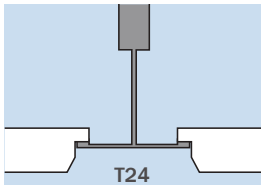

Vogl Ceiling Tiles are accessible, perforated ceiling panels with high acoustic performance for installation into T-profile systems.

The black acoustic fleece lining on the back (other colours on request) satisfies the highest demands on sound absorption.

Vogl Ceiling Tiles come with a factory-applied, pure white finishing coat (similar to RAL 9010).

Minor deviations in the product properties, in particular minor differences in colour and texture as well as insignificant deviations in length, width and thickness of the material delivered, are not considered defects. Mixing panel material from different production periods should be avoided. We advise ordering by the room.

1. **Mounting system:** Excellent (T24) rebated grid
   Based on standard: EN 14190 "Gypsum plasterboard products from reprocessing"
   Fire rating: A2-s1, d0 (non-flammable) according to EN 13501-1
   Long edge: FK T24 (bevelled), type Excellent
   Short edge: FK T24 (bevelled), type Excellent

Illustration	Item number	Description	Details	Pcs./PU PU/pallet
	7311400000	GP-K Excellent 600 T24 non-perforated	600 x 600 x 12.5 mm	6 pieces
	7311600000	GP-K Excellent 625 T24 non-perforated	625 x 625 x 12.5 mm	28 PU
	7311401110	GP-K Excellent 600 T24 6/18R AVS Acoustic fleece, black	600 x 600 x 12.5 mm	6 pieces
	7311601110	GP-K Excellent 625 T24 6/18R AVS Acoustic fleece, black	625 x 625 x 12.5 mm	28 PU
	7311402110	GP-K Excellent 600 T24 8/18R AVS Acoustic fleece, black	600 x 600 x 12.5 mm	6 pieces
	7311602110	GP-K Excellent 625 T24 8/18R AVS Acoustic fleece, black	625 x 625 x 12.5 mm	28 PU
	7311407110	GP-K Excellent 600 T24 12/20/66R AVS Acoustic fleece, black	600 x 600 x 12.5 mm	6 pieces
	7311607110	GP-K Excellent 625 T24 12/20/66R AVS Acoustic fleece, black	625 x 625 x 12.5 mm	28 PU
	7311408110	GP-K Excellent 600 T24 8/18Q AVS Acoustic fleece, black	600 x 600 x 12.5 mm	6 pieces
	7311608110	GP-K Excellent 625 T24 8/18Q AVS Acoustic fleece, black	625 x 625 x 12.5 mm	28 PU
	7311409110	GP-K Excellent 600 T24 12/25Q AVS Acoustic fleece, black	600 x 600 x 12.5 mm	6 pieces
	7311609110	GP-K Excellent 625 T24 12/25Q AVS Acoustic fleece, black	625 x 625 x 12.5 mm	28 PU
	7311412110	GP-K Excellent 600 T24 5/82/15.4SL AVS Acoustic fleece, black	600 x 600 x 12.5 mm	6 pieces
	7311612110	GP-K Excellent 625 T24 5/82/15.4SL AVS Acoustic fleece, black	625 x 625 x 12.5 mm	28 PU
	7311414110	GP-K Excellent 600 T24 3.5/9Q AVS Acoustic fleece, black	600 x 600 x 12.5 mm	6 pieces
	7311614110	GP-K Excellent 625 T24 3.5/9Q AVS Acoustic fleece, black	625 x 625 x 12.5 mm	28 PU

Further perforation patterns/dimensions available on request