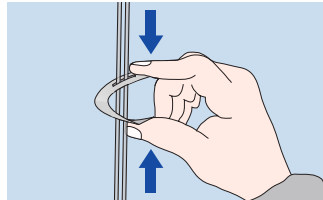

General site conditions:

- Site temperature should not fall below +5 °C
- Avoid major fluctuations in temperature and humidity
- Always store tiles in a dry place, protected against moisture
- Observe maximum stacking height during shipping and storage
- Avoid damage to surface finish by all means

After completion of framework installation, check entire ceiling surface to make sure that secondary profiles are perfectly aligned. Adjust easy-span hangers to make sure they fit tightly and structure is level.