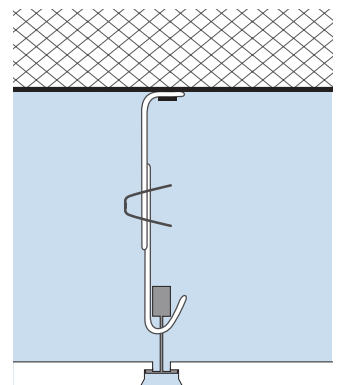

Further perforation patterns/dimensions available on request

Basic T15/T24 ("exposed" grid):

A = max. 400 mm B = max. 1,200/1,250 mm C = max. 600/625 mm D = 600/1,200 mm or 625/1,250 mm

- Wall angle or stepped wall angle
- Secondary profile
- Cross profile "long"
- Cross profile "short"
- Quick hanger (type dependent on suspension height)

Excellent T15/T24 ("rebated" grid):

A = max. 400 mm B = max. 1,200/1,250 mm C = max. 600/625 mm D = 600/1,200 mm or 625/1,250 mm

- Wall angle or stepped wall angle
- Secondary profile
- Cross profile "long"
- Cross profile "short"
- Quick hanger (type dependent on suspension height)