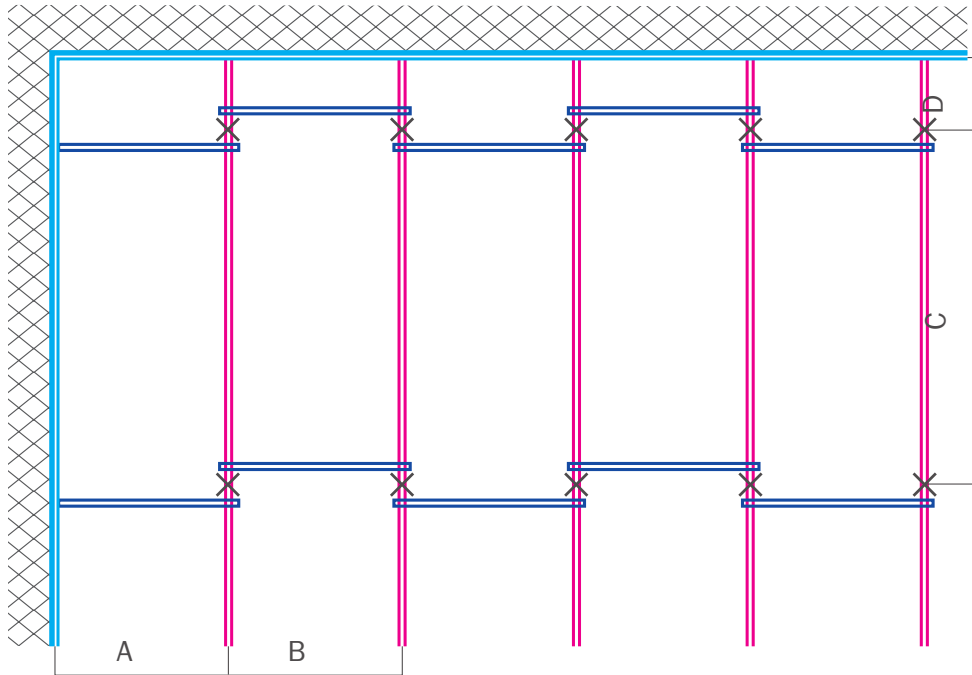

Further perforation patterns/dimensions available on request

Basic T15/T24 ("exposed" grid):

A = max. 400 mm B = max. 1,200/1,250 mm C = max. 600/625 mm D = 600/1,200 mm or 625/1,250 mm

- Wall angle or stepped wall angle
- Secondary profile
- Cross profile "long"
- Cross profile "short"
- Quick hanger (type dependent on suspension height)

Excellent T15/T24 ("rebated" grid):

A = max. 400 mm B = max. 1,200/1,250 mm C = max. 600/625 mm D = 600/1,200 mm or 625/1,250 mm

- Wall angle or stepped wall angle
- Secondary profile
- Cross profile "long"
- Cross profile "short"
- Quick hanger (type dependent on suspension height)

Premium T24 ("concealed" grid):

- Wall angle or stepped wall angle
- Secondary profile
- Spacer
- Quick hanger (type dependent on suspension height)

A = max. 600/625 mm B = max. 600/625 mm C = max. 1,500 mm D = max. 100 mm