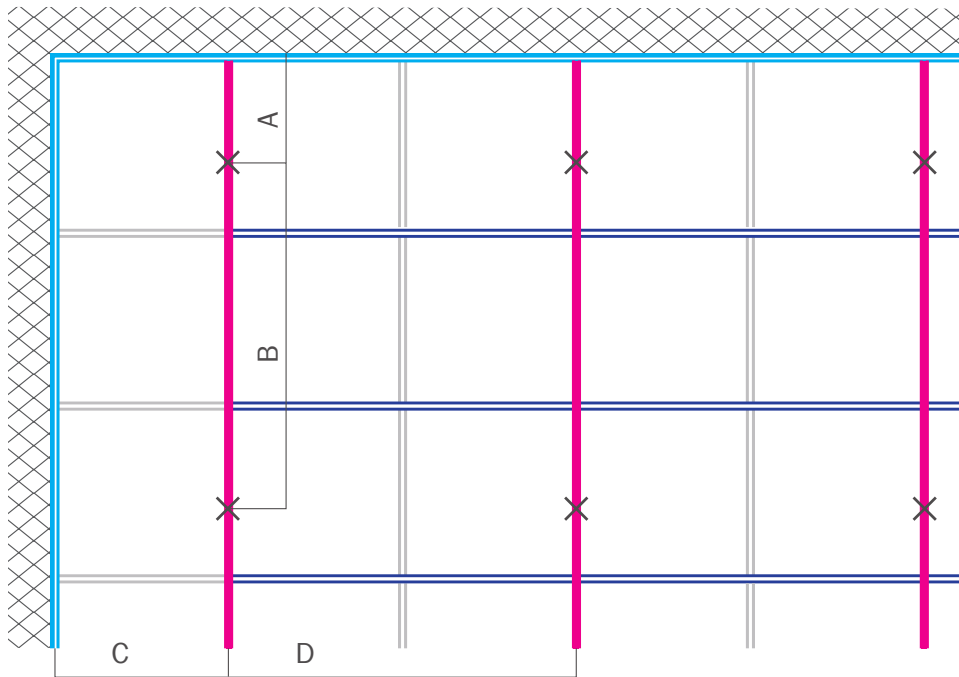

Further perforation patterns/dimensions available on request

Basic T15/T24 ("exposed" grid):

A = max. 400 mm B = max. 1,200/1,250 mm C = max. 600/625 mm D = 600/1,200 mm or 625/1,250 mm

- Wall angle or stepped wall angle
- Secondary profile
- Cross profile "long"
- Cross profile "short"
- Quick hanger (type dependent on suspension height)

Excellent T15/T24 ("rebated" grid):

A = max. 400 mm B = max. 1,200/1,250 mm C = max. 600/625 mm D = 600/1,200 mm or 625/1,250 mm

- Wall angle or stepped wall angle
- Secondary profile
- Cross profile "long"
- Cross profile "short"
- Quick hanger (type dependent on suspension height)