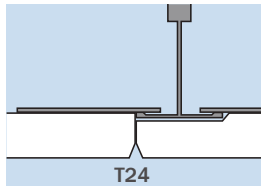

Vogl Ceiling Tiles are accessible, perforated ceiling panels with high acoustic performance for installation into T-profile systems.

The black acoustic fleece lining on the back (other colours on request) satisfies the highest demands on sound absorption.

Vogl Ceiling Tiles come with a factory-applied, pure white finishing coat (similar to RAL 9010).

Minor deviations in the product properties, in particular minor differences in colour and texture as well as insignificant deviations in length, width and thickness of the material delivered, are not considered defects. Mixing panel material from different production periods should be avoided.

Mixing panel material from different production periods should be avoided. Differences in colour and texture might otherwise ensue. We advise ordering by the room.

Mounting system: Premium (T24) concealed grid
Based on standard: EN 14190 "Gypsum plasterboard products from reprocessing"
Fire rating: A2-s1, d0 (non-flammable) according to EN 13501-1
Long edge: FK T24 (bevelled), type Premium
Short edge: FK T24 (bevelled), type Premium

Illustration	Item number	Description	Details	Pcs./PU PU/pallet
	7331400000	GP-K Premium 600 T24 non-perforated	600 x 600 x 12.5 mm	6 pieces
	7331600000	GP-K Premium 625 T24 non-perforated	625 x 625 x 12.5 mm	28 PU
	7331401110	GP-K Premium 600 T24 6/18R AVS Acoustic fleece, black	600 x 600 x 12.5 mm	6 pieces
	7331601110	GP-K Premium 625 T24 6/18R AVS Acoustic fleece, black	625 x 625 x 12.5 mm	28 PU
	7331402110	GP-K Premium 600 T24 8/18R AVS Acoustic fleece, black	600 x 600 x 12.5 mm	6 pieces
	7331602110	GP-K Premium 625 T24 8/18R AVS Acoustic fleece, black	625 x 625 x 12.5 mm	28 PU
	7331407110	GP-K Premium 600 T24 12/20/66R AVS Acoustic fleece, black	600 x 600 x 12.5 mm	6 pieces
	7331607110	GP-K Premium 625 T24 12/20/66R AVS Acoustic fleece, black	625 x 625 x 12.5 mm	28 PU
	7331408110	GP-K Premium 600 T24 8/18Q AVS Acoustic fleece, black	600 x 600 x 12.5 mm	6 pieces
	7331608110	GP-K Premium 625 T24 8/18Q AVS Acoustic fleece, black	625 x 625 x 12.5 mm	28 PU
	7331409110	GP-K Premium 600 T24 12/25Q AVS Acoustic fleece, black	600 x 600 x 12.5 mm	6 pieces
	7331609110	GP-K Premium 625 T24 12/25Q AVS Acoustic fleece, black	625 x 625 x 12.5 mm	28 PU
	7331412110	GP-K Premium 600 T24 5/82/15.4SL AVS Acoustic fleece, black	600 x 600 x 12.5 mm	6 pieces
	7331612110	GP-K Premium 625 T24 5/82/15.4SL AVS Acoustic fleece, black	625 x 625 x 12.5 mm	28 PU
	7331414110	GP-K Premium 600 T24 3.5/9Q AVS Acoustic fleece, black	600 x 600 x 12.5 mm	6 pieces
	7331614110	GP-K Premium 625 T24 3.5/9Q AVS Acoustic fleece, black	625 x 625 x 12.5 mm	28 PU

Further perforation patterns/dimensions available on request