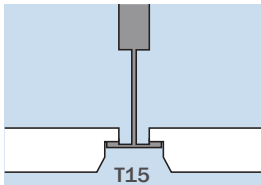

Vogl Ceiling Tiles are accessible, perforated ceiling panels with high acoustic performance for installation into T-profile systems.

The black acoustic fleece lining on the back (other colours on request) satisfies the highest demands on sound absorption.

Vogl Ceiling Tiles come with a factory-applied, pure white finishing coat (similar to RAL 9010).

Minor deviations in the product properties, in particular minor differences in colour and texture as well as insignificant deviations in length, width and thickness of the material delivered, are not considered defects. Mixing panel material from different production periods should be avoided. We advise ordering by the room.

Mounting system: Excellent (T15) rebated grid
Based on standard: EN 14190 "Gypsum plasterboard products from reprocessing"
Fire rating: A2-s1, d0 (non-flammable) according to EN 13501-1
Long edge: FK T15 (bevelled), type Excellent
Short edge: FK T15 (bevelled), type Excellent

Illustration	Item number	Description	Details	Pcs./PU PU/pallet
	7311300000	GP-K Excellent 600 T15 non-perforated	600 x 600 x 12.5 mm	6 pieces
	7311500000	GP-K Excellent 625 T15 non-perforated	625 x 625 x 12.5 mm	28 PU
	7311301110	GP-K Excellent 600 T15 6/18R AVS Acoustic fleece, black	600 x 600 x 12.5 mm	6 pieces
	7311501110	GP-K Excellent 625 T15 6/18R AVS Acoustic fleece, black	625 x 625 x 12.5 mm	28 PU
	7311302110	GP-K Excellent 600 T15 8/18R AVS Acoustic fleece, black	600 x 600 x 12.5 mm	6 pieces
	7311502110	GP-K Excellent 625 T15 8/18R AVS Acoustic fleece, black	625 x 625 x 12.5 mm	28 PU
	7311307110	GP-K Excellent 600 T15 12/20/66R AVS Acoustic fleece, black	600 x 600 x 12.5 mm	6 pieces
	7311507110	GP-K Excellent 625 T15 12/20/66R AVS Acoustic fleece, black	625 x 625 x 12.5 mm	28 PU
	7311308110	GP-K Excellent 600 T15 8/18Q AVS Acoustic fleece, black	600 x 600 x 12.5 mm	6 pieces
	7311508110	GP-K Excellent 625 T15 8/18Q AVS Acoustic fleece, black	625 x 625 x 12.5 mm	28 PU
	7311309110	GP-K Excellent 600 T15 12/25Q AVS Acoustic fleece, black	600 x 600 x 12.5 mm	6 pieces
	7311509110	GP-K Excellent 625 T15 12/25Q AVS Acoustic fleece, black	625 x 625 x 12.5 mm	28 PU
	7311312110	GP-K Excellent 600 T15 5/82/15.4SL AVS Acoustic fleece, black	600 x 600 x 12.5 mm	6 pieces
	7311512110	GP-K Excellent 625 T15 5/82/15.4SL AVS Acoustic fleece, black	625 x 625 x 12.5 mm	28 PU
	7311314110	GP-K Excellent 600 T15 3.5/9Q AVS Acoustic fleece, black	600 x 600 x 12.5 mm	6 pieces
	7311514110	GP-K Excellent 625 T15 3.5/9Q AVS Acoustic fleece, black	625 x 625 x 12.5 mm	28 PU

Further perforation patterns/dimensions available on request